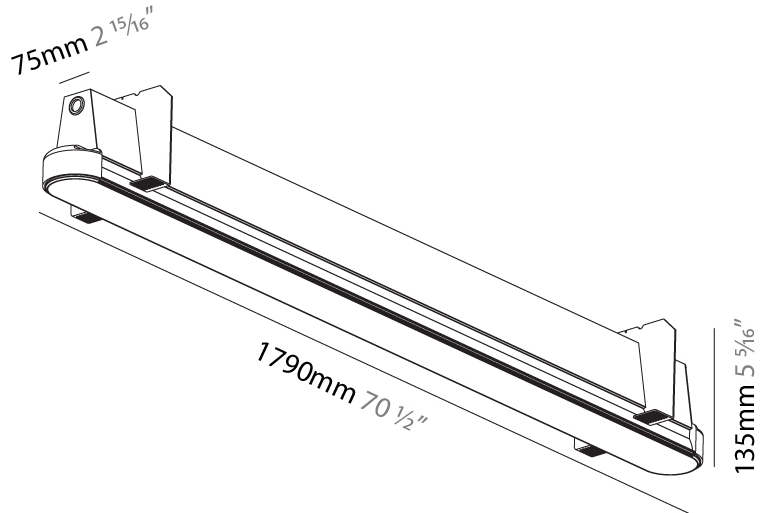

PHYSICAL

Shape: Oblong
Length (mm): 1790
Length (in): 70 1/2
Width (mm): 75
Width (in): 2 15/16
Height (mm): 135
Height (in): 5 5/16
Ceiling Thickness (mm): 10 / 12.5 / 15
Ceiling Thickness (in): 3/8 or 1/2 or 9/16
Min. Recessing Depth (mm): 170
Min. Recessing Depth (in): 6 11/16
Light Distribution: Direct
Weight (kg): 7.141
Weight (lbs): 15.71
Installation Requirement: Ceiling Thickness: 10mm / 12mm / 15mm
Diffuser: PMMA - Opal
Fixture Finish: SSR / BKV / CWI / CRY / HAB / UFT / ITA / RUA / FTG / MYG / LOD / PUS / FRO / FUP / KIA / POP / BLS / SPG / MEY / GOH / GUM / CHC / COM / ABZ / JAG / OBR / MOS / ROR
Fixture Material: Aluminum
Cut-out Measurements: 1808mm / 71 3/16" x 92mm / 3 5/8"
Upon Request: Unique Sizes Unique Ceiling Thickness

ELECTRICAL

Lamp Type: LED (Zhaga Standard)
Input Wattage (W): 30.4
Total Output Wattage (W): 24 / 19.2 (3500K)
Dimming: 0-10V Dimming / Phase Dimming (120Vac Only)
Driver Included: Yes
Driver Location: Integrated
Driver Type: Constant Current - 120 / 277Vac
Driver Class: Class 2
Input Voltage (V): 120 - 277
Constant Current (MA): 350 / 600 (3500K)

LED

Color Temperature (°K): 3000 / 3500 / 4000
Max. Delivered Lumen (lm): 2050 / 2127 / 2170
CRI: >90 CRI
Lamp Life (hrs): 50000
Upon Request: Special Color Temperature RGB-W Tunable White CRI (no minimum qty) price increase + longer lead time

OPTICAL

RATINGS AND CERTIFICATIONS

Certified By: Certified for North American Standards
IP rating: IP20