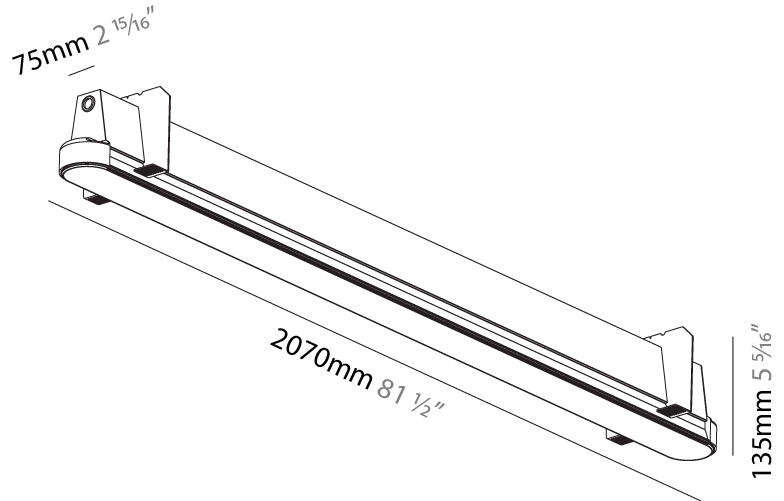

PHYSICAL

Shape: Oblong
Length (mm): 2070
Length (in): 81 1/2
Width (mm): 75
Width (in): 2 15/16
Height (mm): 135
Height (in): 5 5/16
Ceiling Thickness (mm): 10 / 12.5 / 15
Ceiling Thickness (in): 3/8 or 1/2 or 9/16
Min. Recessing Depth (mm): 170
Min. Recessing Depth (in): 6 11/16
Light Distribution: Direct
Weight (kg): 15.71
Weight (lbs): 17.73
Installation Requirement: Ceiling Thickness: 10mm / 12mm / 15mm
Diffuser: PMMA - Opal
Fixture Finish: SSR / BKV / CWI / CRY / HAB / UFT / ITA / RUA / FTG / MYG / LOD / PUS / FRO / FUP / KIA / POP / BLS / SPG / MEY / GOH / GUM / CHC / COM / ABZ / JAG / OBR / MOS / ROR
Fixture Material: Aluminum
Cut-out Measurements: 2088mm / 82 3/16" x 92mm / 3 5/8"
Upon Request: Unique Sizes Unique Ceiling Thickness

ELECTRICAL

Lamp Type: LED (Zhaga Standard)
Input Wattage (W): 35.4
Total Output Wattage (W): 28 / 22.4 (3500K)
Dimming: 0-10V Dimming / Phase Dimming (120Vac Only)
Driver Included: Yes
Driver Location: Integrated
Driver Type: Constant Current - 120 / 277Vac
Driver Class: Class 2
Input Voltage (V): 120 - 277
Constant Current (MA): 350 / 700 (3500K)

LED

Color Temperature (°K): 3000 / 3500 / 4000
Max. Delivered Lumen (lm): 2400 / 2479 / 2530
CRI: >90 CRI
Lamp Life (hrs): 50000
Upon Request: Special Color Temperature RGB-W Tunable White CRI (no minimum qty) price increase + longer lead time

OPTICAL

RATINGS AND CERTIFICATIONS

Certified By: Certified for North American Standards
IP rating: IP20