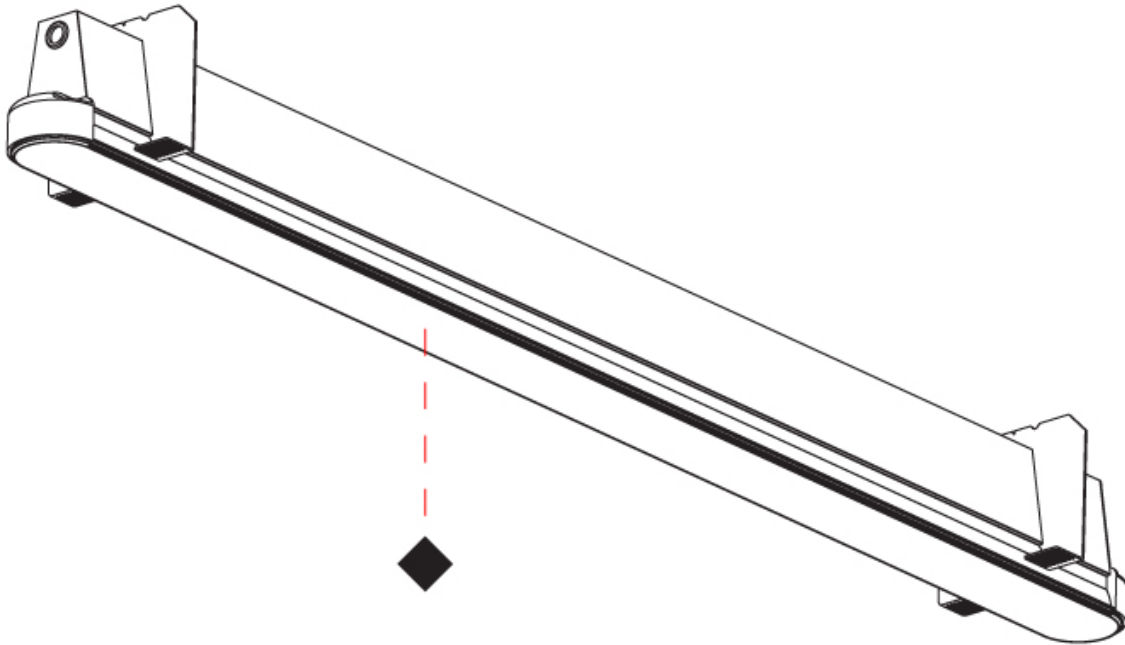

OPTICAL

RATINGS AND CERTIFICATIONS

Certified By: Certified for North American Standards
IP rating: IP20

GROOVE ROUND TRIMLESS

A35658-

PROJECT	_____
TYPE	_____
SPECIFIER	_____
QUANTITY	_____
DATE	_____

GROOVE COLOR FINISH CHART